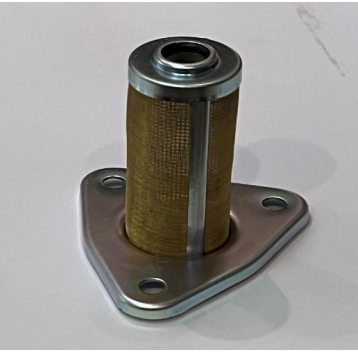

## GOLF CART PRODUCT LIST

Part No.	Product Description/Specification		Unit
26591-G01	E-Z-GO Oil Filter with O-Ring - 1991-2008 295 3		PCS
26606-G01	E-Z-GO 4-Cycle Connecting Rod Assembly		PCS
26627-G01	E-Z-GO Timing Gear (Billet Aluminum Timing P		PCS
72393-G01	E-Z-GO Piston(pin/clips) , 295CC, M/Y 2002 64mm		SET
26608-G01	E-Z-GO 295CC 4 Cycle Piston Ring Set 64mm		Cyl.
72395-G01	E-Z-GO Piston(pin/clips) , 295CC, O/S:0.25mm 64.25mm		SET
26662-G01	E-Z-GO 295CC Piston Ring Set,O/S:0.25mm 64.25mm		Cyl.
72396-G01	E-Z-GO Piston(pin/clips) , 295CC, O/S:0.50mm 64.5mm		SET
26663-G01	E-Z-GO 295CC Piston Ring Set,O/S:0.50mm 64.5mm		Cyl.
72397-G01	E-Z-GO Piston(pin/clips) , 295CC, O/S:0.75mm 64.75mm		SET
26664-G01	E-Z-GO 295CC Piston Ring Set,O/S:0.75mm 64.75mm		Cyl.
	E-Z-GO Piston(pin/clips) , 295CC, O/S:1.00mm Dia:65mm		SET
26665-G01	E-Z-GO 295CC Piston Ring Set,O/S:1.00mm 65mm		Cyl.
72540-G01	E-Z-GO Piston(pin/clips) , 350CC, M/Y 1996-200 67mm		SET
72543-G01	E-Z-GO 350CC Piston Ring Set 67mm		Cyl.
72541-G01	E-Z-GO Piston(pin/clips) , 350CC, O/S:0.25mm, 67.25mm		SET
72544-G01	E-Z-GO 350CC Piston Ring Set ,O/S:0.25mm, 67.25mm		Cyl.
	E-Z-GO Piston(pin/clips) , 350CC, O/S:0.50mm, Dia:65mm	SET	
72545-G01	E-Z-GO 350CC Piston Ring Set ,O/S:0.50mm, 67.5mm	Cyl.	
	E-Z-GO Piston(pin/clips) , 350CC, O/S:0.75mm, Dia:67.75mm	SET	
72546-G01	E-Z-GO 350CC Piston Ring Set ,O/S:0.75mm, 67.75mm	Cyl.	

**GOLF CART PRODUCT LIST**

Part No.	Product Description/Specification		Unit
72507-G01	E-Z-GO 295CC,350CC Engine Valve Intake		PCS
72508-G10	E-Z-GO 295CC,350CC Engine Valve Exhaust Disc Diameter:24mm 1994-current		PCS
72857-G01	E-Z-GO 295CC,350CC Engine Valve Exhaust Disc:25.5mm 2003~2008		PCS