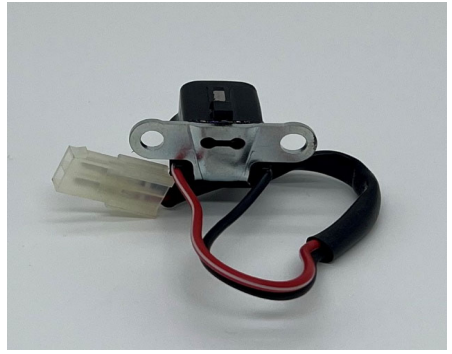

## GOLF CART PRODUCT LIST

Part No.	Product Description/Specification		Unit
26591-G01	E-Z-GO Oil Filter with O-Ring - 1991-2008 295 3		PCS
26606-G01	E-Z-GO 4-Cycle Connecting Rod Assembly		PCS
26627-G01	E-Z-GO Timing Gear (Billet Aluminum Timing P		PCS
72393-G01	E-Z-GO Piston(pin/clips) , 295CC, M/Y 2002 64mm		SET
26608-G01	E-Z-GO 295CC 4 Cycle Piston Ring Set 64mm		Cyl.
72395-G01	E-Z-GO Piston(pin/clips) , 295CC, O/S:0.25mm 64.25mm		SET
26662-G01	E-Z-GO 295CC Piston Ring Set,O/S:0.25mm 64.25mm		Cyl.
72396-G01	E-Z-GO Piston(pin/clips) , 295CC, O/S:0.50mm 64.5mm		SET
26663-G01	E-Z-GO 295CC Piston Ring Set,O/S:0.50mm 64.5mm		Cyl.
72397-G01	E-Z-GO Piston(pin/clips) , 295CC, O/S:0.75mm 64.75mm		SET
26664-G01	E-Z-GO 295CC Piston Ring Set,O/S:0.75mm 64.75mm		Cyl.
	E-Z-GO Piston(pin/clips) , 295CC, O/S:1.00mm Dia:65mm		SET
26665-G01	E-Z-GO 295CC Piston Ring Set,O/S:1.00mm 65mm		Cyl.
72540-G01	E-Z-GO Piston(pin/clips) , 350CC, M/Y 1996-200 67mm		SET
72543-G01	E-Z-GO 350CC Piston Ring Set 67mm		Cyl.
72541-G01	E-Z-GO Piston(pin/clips) , 350CC, O/S:0.25mm, 67.25mm		SET
72544-G01	E-Z-GO 350CC Piston Ring Set ,O/S:0.25mm, 67.25mm		Cyl.
	E-Z-GO Piston(pin/clips) , 350CC, O/S:0.50mm, Dia:65mm	SET	
72545-G01	E-Z-GO 350CC Piston Ring Set ,O/S:0.50mm, 67.5mm	Cyl.	
	E-Z-GO Piston(pin/clips) , 350CC, O/S:0.75mm, Dia:67.75mm	SET	
72546-G01	E-Z-GO 350CC Piston Ring Set ,O/S:0.75mm, 67.75mm	Cyl.	

**GOLF CART PRODUCT LIST**

Part No.	Product Description/Specification		Unit
72507-G01	E-Z-GO 295CC,350CC Engine Valve Intake		PCS
72508-G10	E-Z-GO 295CC,350CC Engine Valve Exhaust Disc Diameter:24mm 1994-current		PCS
72857-G01	E-Z-GO 295CC,350CC Engine Valve Exhaust Disc:25.5mm 2003~2008		PCS