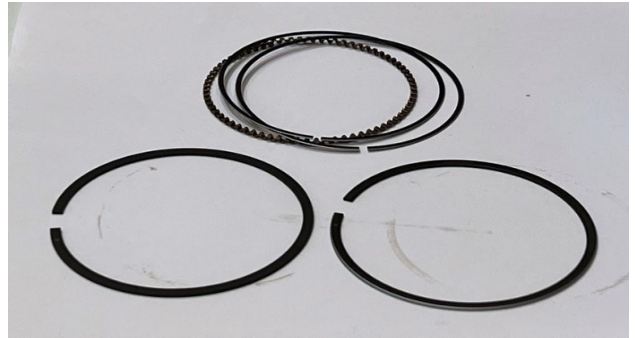

GOLF CART PRODUCT LIST